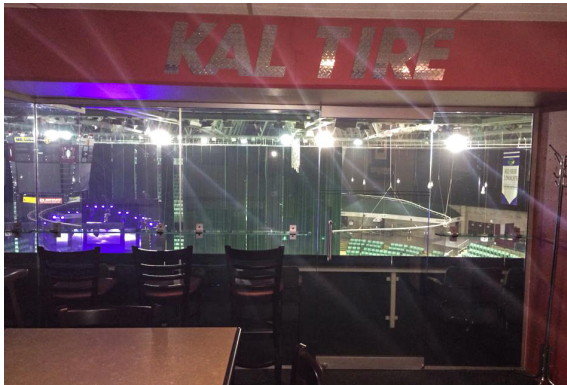

ENMAX Centrium Kal Tire Community Suite

The Kal Tire Community Suite is the perfect private setting for corporate entertaining. Allow Westerner Park to create the ideal atmosphere for your private get together. Order your favourite hockey game foods and beverages while you sit back and enjoy an evening out. This suite can be used as a gathering space for anything from birthday parties to team building events or just a night out with friends and family. Located in the ENMAX Centrium, and home of the Red Deer Rebels, you and your guests will have the opportunity to enjoy WHL action, or any other event, from a whole new perspective.

Features

- Groups receive a VIP experience.
- The suite hosts a maximum of 12 people.
- Located in the upper sky-box area on the South side of the ENMAX Centrium, this suite features spectacular sight lines above the blue line. The Red Deer Rebels attack this side of the ice twice each game.
- Groups have access to the suite one hour prior to the game or event, and up to one hour following.
- Ability to order delicious food and beverages from our extensive menu. Menus will be provided to rental patrons upon confirmation of rental for pre-ordering for their booking.
- Suite rental includes 12 tickets to the event and six one-time use parking tokens to Westerner Park.